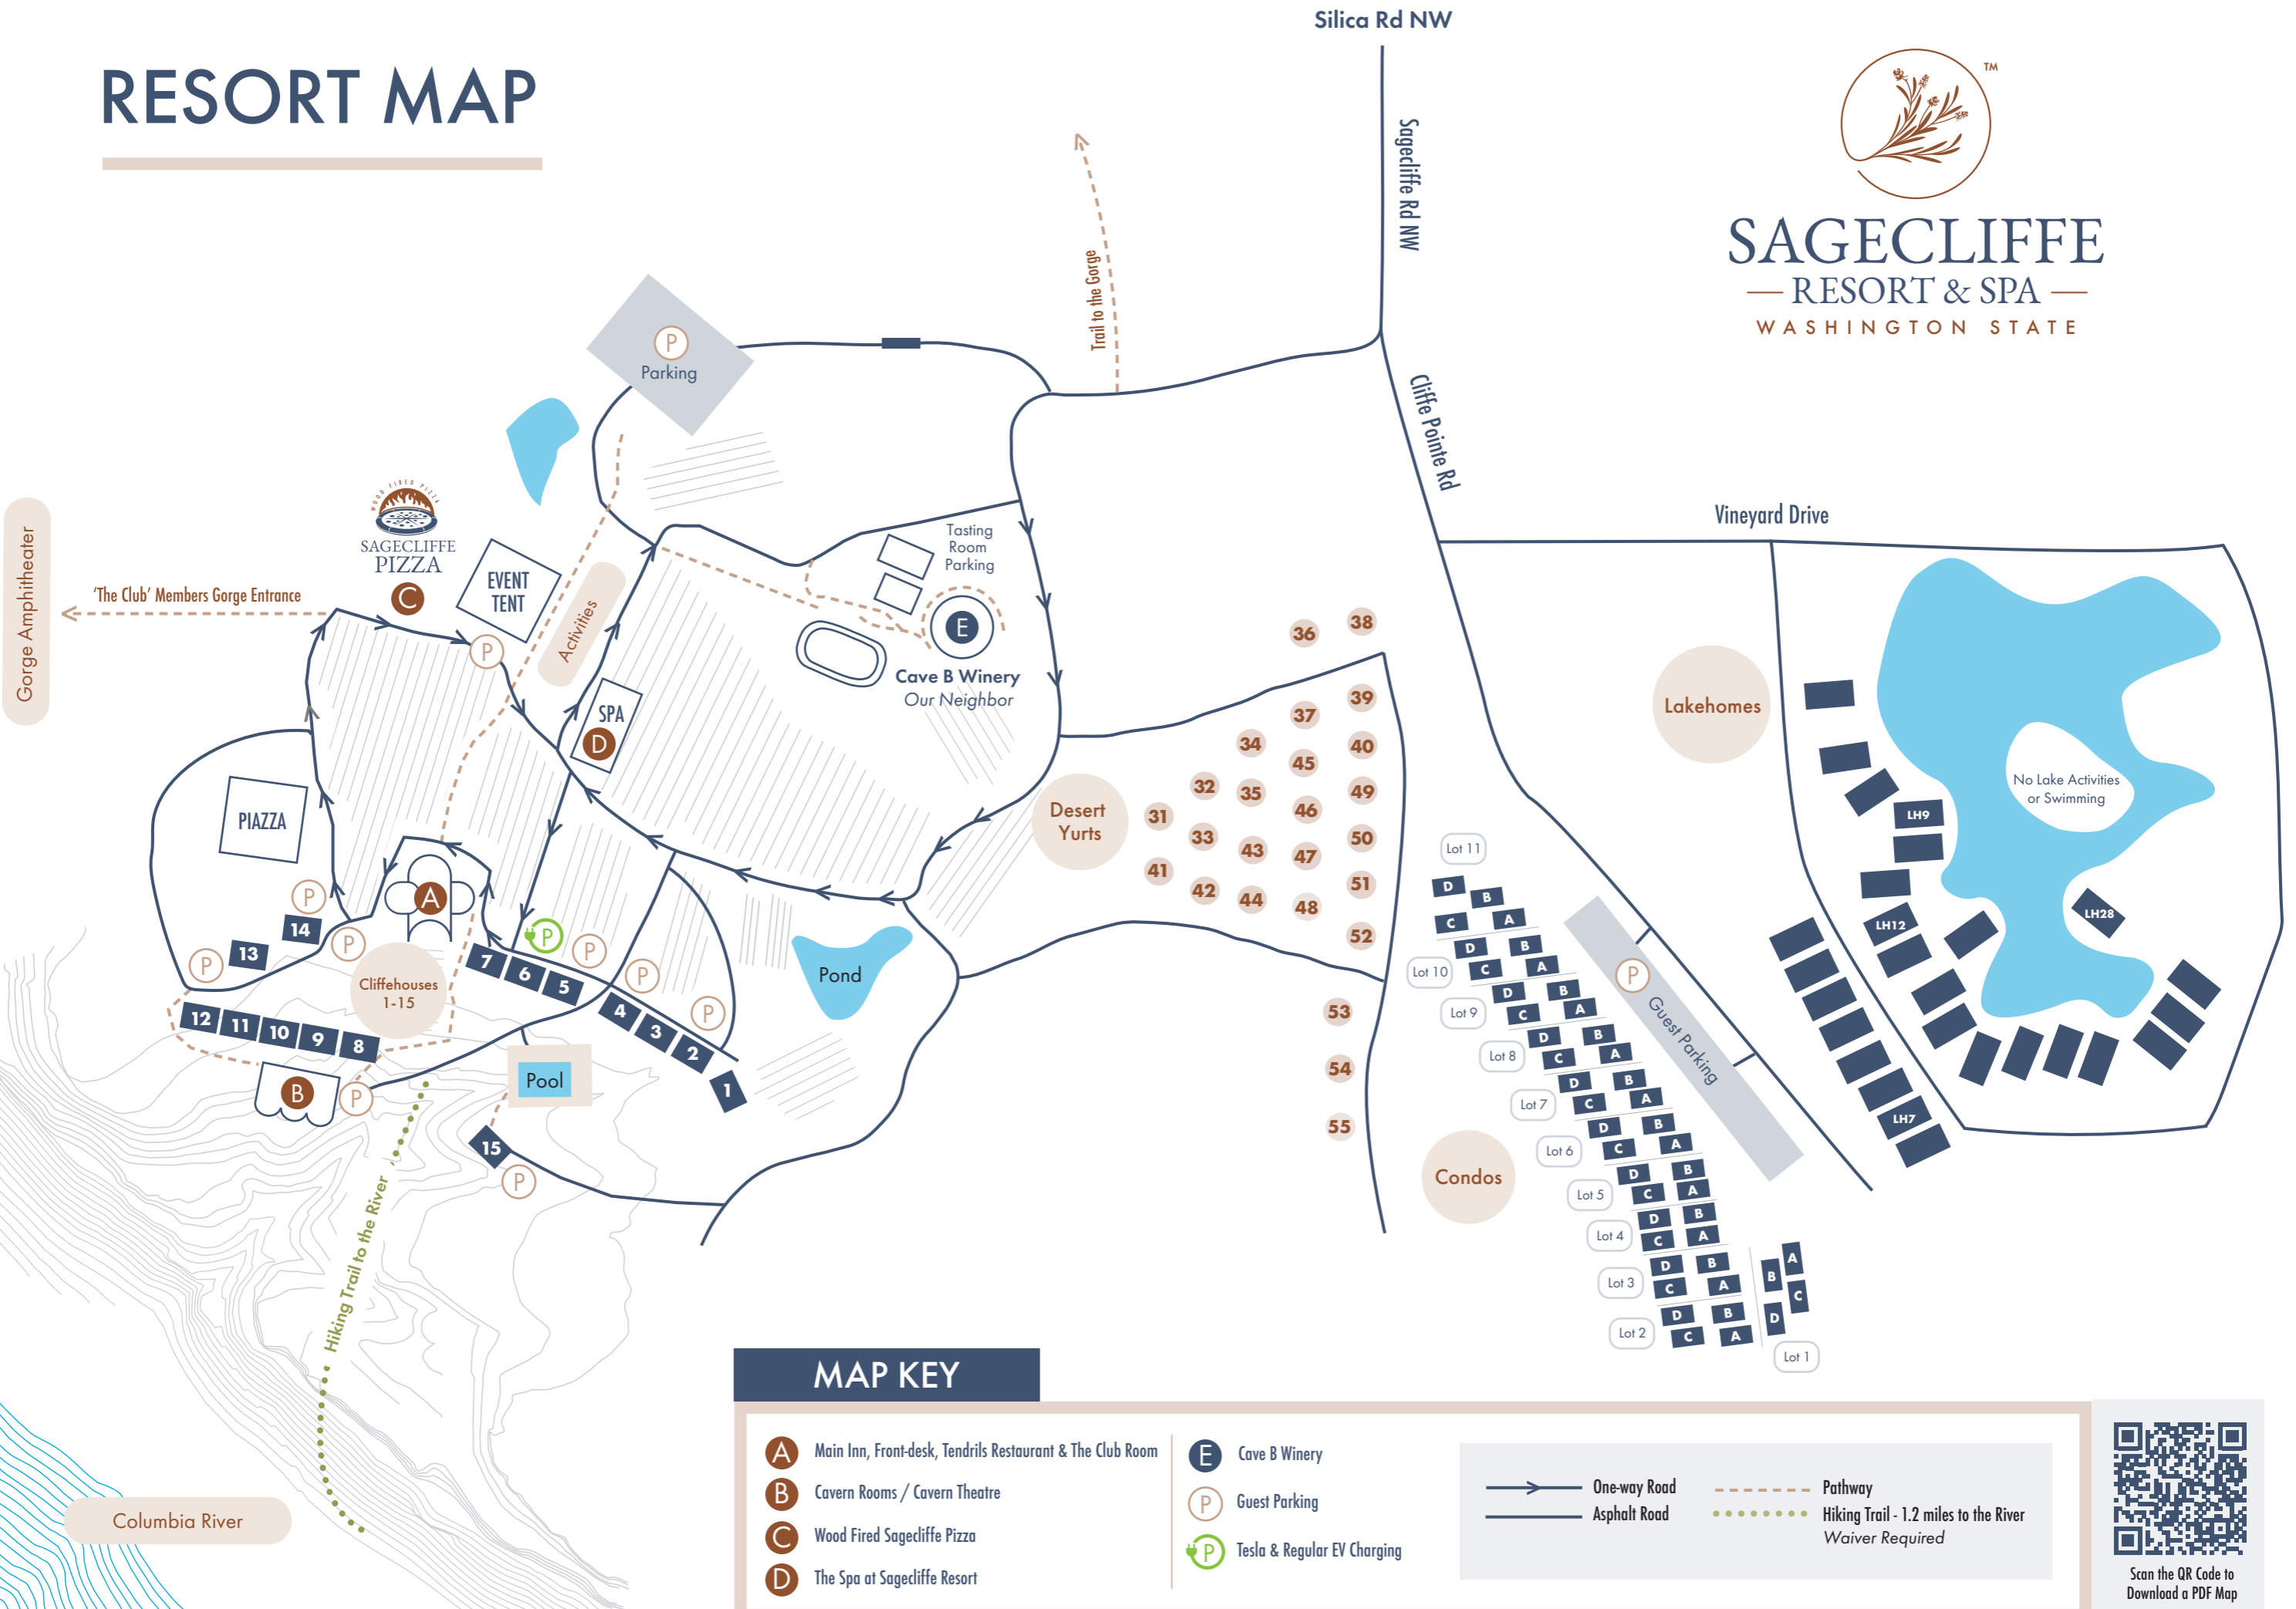

RESORT MAP

SAGECLIFFE
— RESORT & SPA —
WASHINGTON STATE

MAP KEY

- A** Main Inn, Front-desk, Tendrils Restaurant & The Club Room
- B** Cavern Rooms / Cavern Theatre
- C** Wood Fired Sagecliff Pizza
- D** The Spa at Sagecliff Resort

- E** Cave B Winery
- P** Guest Parking
- P** Tesla & Regular EV Charging

Scan the QR Code to Download a PDF Map